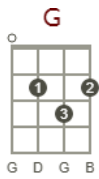

Walking On Sunshine (in C)

(Kimberley Yew)

Key: C

Time: 4/4

Artists: Katrina & the Waves

Strum D Du_uDu

Intro : [C] [F] [G] [F] x3

I [C] used to think [F] maybe you [G] love me,
Now [F] baby I'm [C] sure [F] [G] [F]
[C] And I just can't [F] wait till the [G] day
When you [F] knock on my [C] door. [F] [G] [F]

Now [C] every time I [F] go for the [G] mail-box,
Gotta [F] hold myself [C] down. [F] [G] [F]
'Cause [C] I just can't [F] wait till you [G] write me
You're [F] coming a-[C]round. [F] [G]

I'm [F] walking on [C]² sunshine Whoa-[F]oah!
I'm [F] walking on [C]² sunshine Whoa-[F]oah!
I'm [F] walking on [C]² sunshine Whoa-[F]oah!
And [F] don't it feel [C] good! [F] Hey! Al-[G]right now!
And [F] don't it feel [C] good! [F] Hey! [G] Yeah! [F]

I feel [C] alive, I feel a [F] love, I [G] feel a love that's [F] real
I feel [C] alive, I feel a [F] love, I [G] feel a love that's [F] real

Walking on

I feel [C] alive, I feel a [F] love, Sunshine	I [G] feel a love that's [F] real Walking on
I feel [C] alive, I feel a [F] love, Sunshine	I [G] feel a love that's [F] real I'm Walking on
I feel [C] alive, I feel a [F] love, Sunshine	I [G] feel a love that's [F] real I'm Walking on
I feel [C] alive, I feel a [F] love, Sunshine	I [G] feel a love that's [F] real And don't
I feel [C] alive, I feel a [F] love, It feel good	I [G] feel a love that's [F] real Hey! Yeah! And don't
I feel [C] alive, I feel a [F] love, It feel good	I [G] feel a love that's [F] real Al - right I'm Walking on
I feel [C] alive, I feel a [F] love, Sunshine	I [G] feel a love that's [F] real I'm, Walking on
I feel [C] alive, I feel a [F] love, Sunshine	I [G] feel a love that's [F] real I'm Walking
On Sunshine [C] [F] [G]	And [F] don't if feel [C!] good (Slow down)